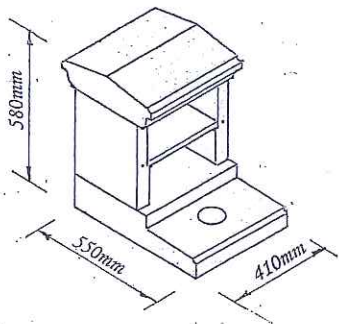

Note :-
As designed this layout will accommodate :-

- 30 No Sanctum 2000
- 32 Vault Sanctum Panorama

32 Vault Sanctum Panorama

Each vault can accommodate :-
3 No - 3.5 litre urns

Sanctum 2000

Details not to scale