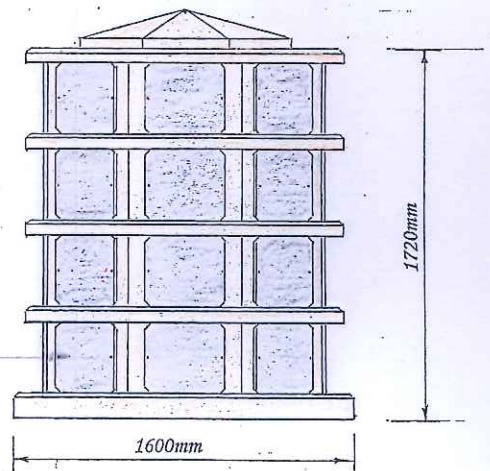

Note :-
As designed this layout will accommodate :-

- 30 No Sanctum 2000
- 32 Vault Sanctum Panorama

32 Vault Sanctum Panorama

Each vault can accommodate :-
3 No - 3.5 litre urns

Sanctum 2000

Details not to scale